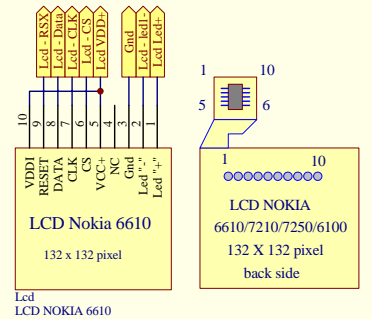

- W ----- White
- Y ----- Yellow
- B ----- Black
- Or ----- Orange
- G/Y ----- Green/Yellow
- Lg ----- LightGreen
- B/L ----- Black/Blue
- L/Y ----- Blue/Yellow
- R/W ----- Red/White
- Y/B ----- Yellow/Black
- L/R ----- Blue/Red

Title		
Size	Number	Revision
Date:	13-Jan-2010	Sheet of
File:	E:\Backup-P4 27.06.08\0\Documents\Protel 99 SE\BISScreen\MotorLcdScreen.ddb	